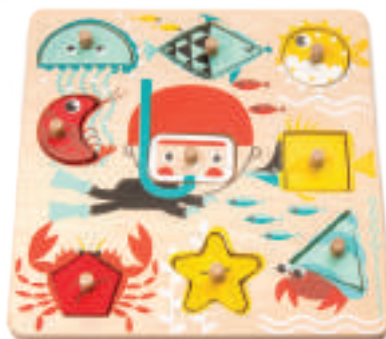

TL 8413

蛻變蝴蝶拼圖 (6)

NT\$980

Product 21 x 21 x 1.6 cm

Package 21 x 21 x 1.6 cm

3+

TL 8418

海底世界益智拼圖 (6)

NT\$580

Product 21 x 21 x 2 cm

Package 21 x 21 x 2 cm

18 mths+

Learning About
the World Around Us

Learning Language

TL 8417

動物森林益智拼圖 (6)