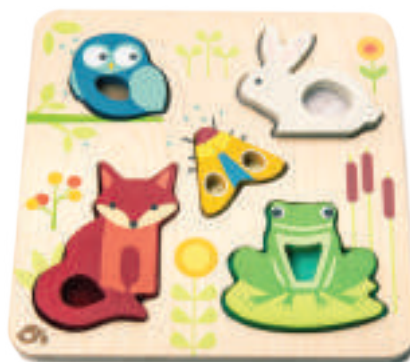

動物森林益智拼圖 (6)

NT$880

Product 21 x 21 x 1.5 cm

Package 21 x 21 x 1.5 cm

18 mths+