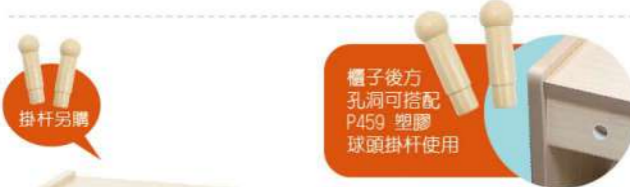

櫃子後方
孔洞可搭配
P459 塑膠
球頭掛杆使用