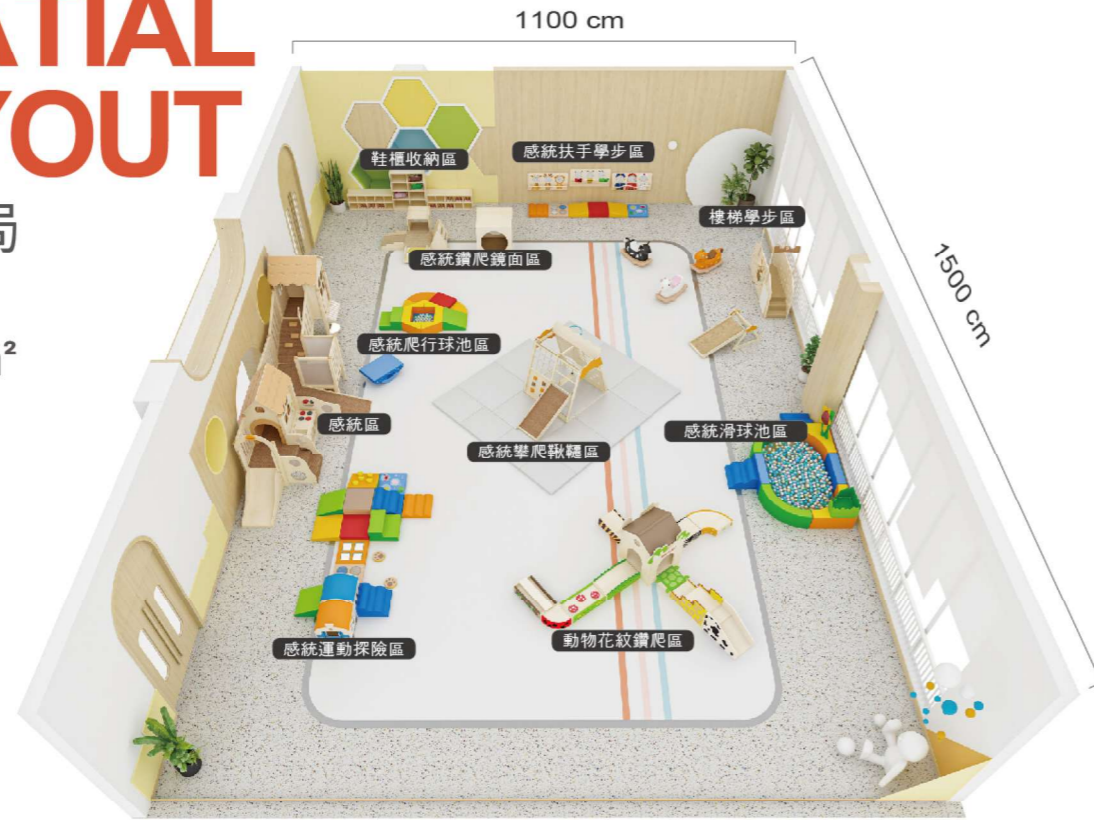

SPATIAL LAYOUT

空間佈局

教室面積

165 m²