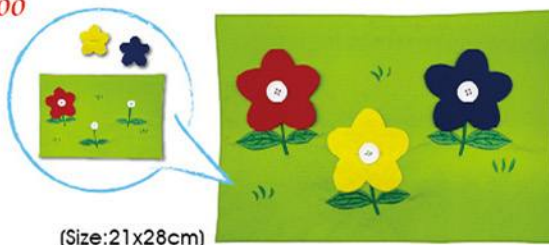

© ZL202230061267.7

(Size:24.15x31cm)

&
\$500

ITEM NO. 333 三朵大花-大鈕扣 (1pc/set+3朵大花)

© KINGDAM

(Size:21x28cm)

Ages
24m+

ITEM NO. 332 小花手環-夾扣 (4pcs/set)