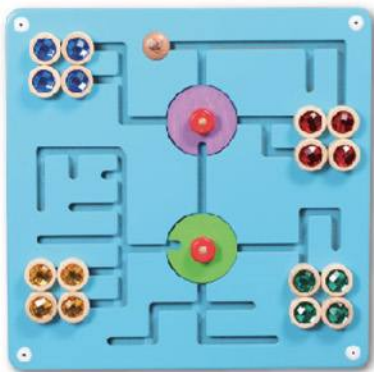

Individual size:
18.2(L) x 18.2(W) x 4.9cm(H)
Packed: 12pcs/CTN

\$1,750

21405 水晶移動掛板

Individual size:
40.0(L) x 40.0(W) x 3.7cm(H)
Packed: 6pcs/CTN

\$2,250

21040 形狀順序板

Individual size:
24.8(L) x 24.8(W) x 8.0cm(H)
Packed: 12pcs/CTN