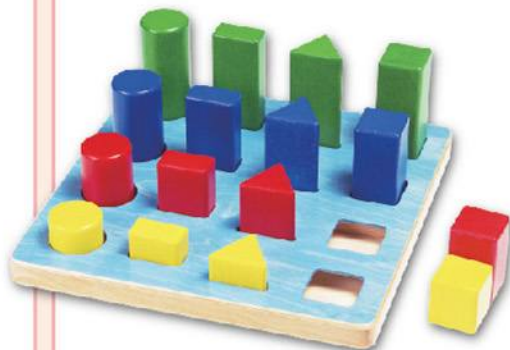

Individual size:
18.2(L) x 18.2(W) x 4.9cm(H)
Packed: 12pcs/CTN

\$1,750

21405 水晶移動掛板

Individual size:
40.0(L) x 40.0(W) x 3.7cm(H)
Packed: 6pcs/CTN

\$2,250

21040 形狀順序板

Individual size:
24.8(L) x 24.8(W) x 8.0cm(H)
Packed: 12pcs/CTN